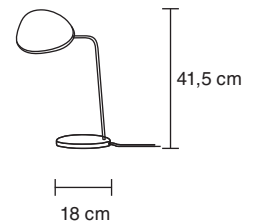

ENVIRONMENT

Indoor

DIMENSIONS (CM)

Height	Base	Lamp shade
41,5 cm	Ø 18 cm	15,5x18,5cm

CORD LENGTH

242 cm

MATERIAL

Aluminium, Brass, Coloured PVC cord

15,5 x 18,5 cm

CERTIFICATIONS