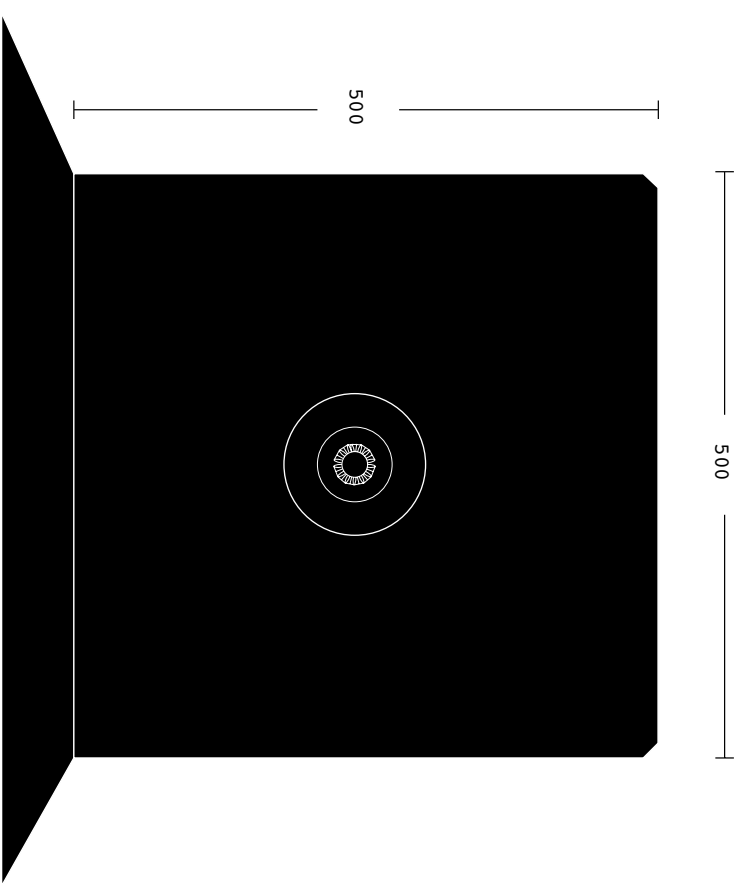

90° COLLECTION

By Frama Studio, 2011

Dimensions (wall): H 150 W 400 D 150 mm.

Dimensions (floor): H 500 W 500 D 500 mm.

Origin: Denmark, Produced in PRC

Material: Solid brass, solid copper, powder coated steel - matte black, architects grey, matte white

Note: Comes with matching rings, screws and a E27 fixture (Atelier bulb not included)

FRAMA