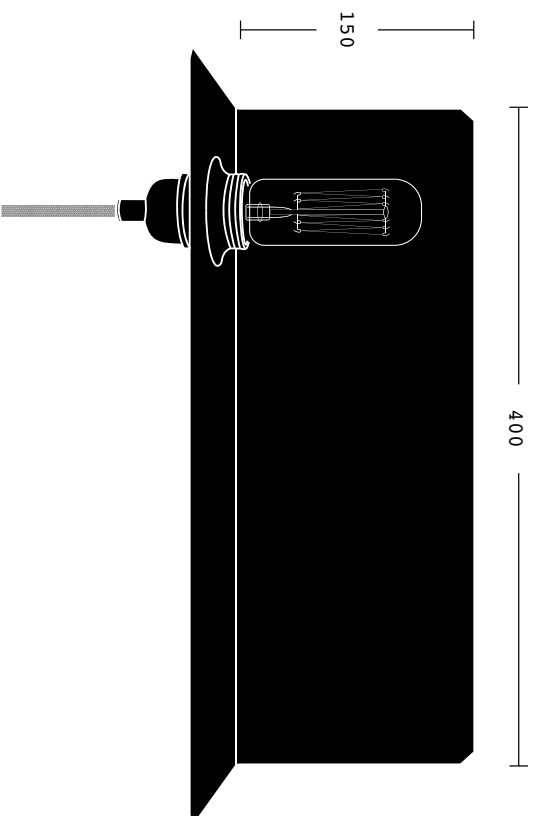

90° COLLECTION

By Frama Studio, 2011

Dimensions (wall): H 150 W 400 D 150 mm.

Dimensions (floor): H 500 W 500 D 500 mm.

Origin: Denmark, Produced in PRC

Material: Solid brass, solid copper, powder coated steel - matte black, architects grey, matte white

Note: Comes with matching rings, screws and a E27 fixture (Atelier bulb not included)

FRAMA