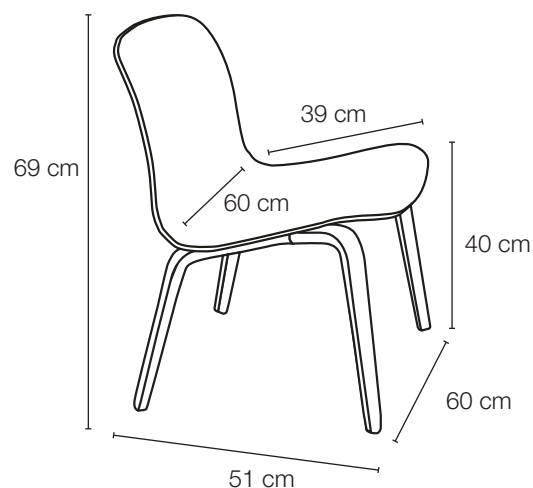

PROCESS Shell is formpressed from wood veneer, then lacquered. If specified, then padded with fire-resistant foam and fully upholstered with textile or leather. Wood base is formpressed in veneer.

**DESIGNED BY/
YEAR OF DESIGN** Mika Tolvanen / 2013

TYPE Lounge chair

DESCRIPTION A lounge chair for private and professional interiors. Available in a range of colours as well as textile upholstery.

ENVIRONMENT Indoor

DIMENSIONS (CM)
Height: 69   Seat height: 40
Width: 60   Seat width: 60
Depth: 51   Seat depth: 39

MATERIAL Lacquered ash or oak veneer shell, formpressed wood veneer base. Wood is PU lacquered.

COLOUR / REFERENCE CODE Wood shell: Oak, black, red, grey, green, dusty green

Textile:
Oak legs/ Steelcut Trio 515
Grey legs/ Steelcut Trio 133
Black legs/ Steelcut Trio 195
Blue legs / Steelcut 775
Leather: Black/ Black Silk leather, Oak/ Cognac Silk leather

CLEANING INSTRUCTIONS Use moist cloth first, then wipe off excess liquid with dry cloth. For upholstery versions, please find specific cleaning instructions for your chosen textile at www.kvadrat.dk or for leather at www.ca-mo.com

SPARE PARTS Comes with standard glides.

ABOUT THE DESIGNER Mika Tolvanen is part of the Finnish Rehti Design group. After graduating from the Royal College of Art with a Master in design in 2001, Mika established his own design office in Helsinki. He has since worked with some of the world's top designers and manufacturers.