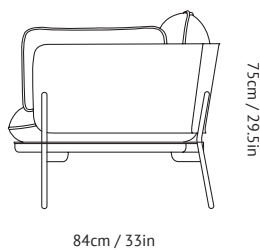

# CLOUD TWO SEATER LN2

BY LUCA NICHETTO  
2015

<b>Product category</b>	Sofa
<b>Production Process</b>	The frame is made from formpressed and CNC milled plywood and the base is built from steel and solid wood. The legs are made from solid steel rods. Frame and base is covered in soft CMHR foam and all pillows are made from a mix of CMHR foam and feathers.
<b>Environment</b>	Indoor
<b>Material</b>	Plywood, solid wood and steel base with no-zag springs. CMHR foam and feather pillows. solid steel legs. Fabric or leather upholstery.
<b>Dimensions (cm/in)</b>	H: 75cm/29.5in, D: 84cm/33in, L: 168cm/66in. Seat height: 40cm/15.7in.
<b>Weight (kg)</b>	40.00kg.
<b>Leg options</b>	Bronzed, Chrome, Warm black powder coating.
<b>Strength, Durability and Safety Testing</b>	The Cloud sofa is tested for strength, durability and safety according to EN 15373 Level 2 - General contract use.
<b>Cleaning Instructions</b>	Please download our Material Cleaning Instructions through <a href="http://www.andtradition.com">www.andtradition.com</a>
<b>Package Dimensions (cm/in)</b>	H: 72cm/28.3in, W: 178cm/70in, D: 89cm/35in.