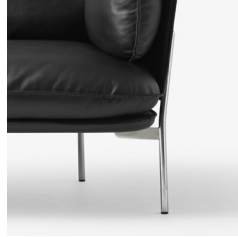

Luca Nichetto

Cloud is a series of lounge furniture designed by Luca Nichetto for &tradition. It includes a one, two and a three-seat sofa and a pouf, all of which combine a strong and defined weight-bearing structure with cushions and pillows ensuring maximum comfort. Cloud welcomes you in a friendly embrace while maintaining an elegant and structured external silhouette. Cloud's base feature no-sag springs and the pillows are made using a mix of HR foam and feathers, providing ultimate comfort. Its supporting structure – the back- and armrest segment and base – is made from bend plywood, while its frame and legs are produced in powder-coated steel, designed to match the colours of the upholstery.

# CLOUD TWO SEATER LN2

BY LUCA NICHETTO  
2015

<b>Product category</b>	Sofa
<b>Production Process</b>	The frame is made from formpressed and CNC milled plywood and the base is built from steel and solid wood. The legs are made from solid steel rods. Frame and base is covered in soft CMHR foam and all pillows are made from a mix of CMHR foam and feathers.
<b>Environment</b>	Indoor
<b>Material</b>	Plywood, solid wood and steel base with no-zag springs. CMHR foam and feather pillows. solid steel legs. Fabric or leather upholstery.
<b>Dimensions (cm/in)</b>	H: 75cm/29.5in, D: 84cm/33in, L: 168cm/66in. Seat height: 40cm/15.7in.
<b>Weight (kg)</b>	40.00kg.
<b>Leg options</b>	Bronzed, Chrome, Warm black powder coating.
<b>Strength, Durability and Safety Testing</b>	The Cloud sofa is tested for strength, durability and safety according to EN 15373 Level 2 - General contract use.
<b>Cleaning Instructions</b>	Please download our Material Cleaning Instructions through <a href="http://www.andtradition.com">www.andtradition.com</a>
<b>Package Dimensions (cm/in)</b>	H: 72cm/28.3in, W: 178cm/70in, D: 89cm/35in.

**PRODUCT**

**FRAME**

**Bronzed legs**

**FABRIC**

**Elmo brown leather**

**Chromed legs**

**Elmo black leather**

**Bronzed legs**