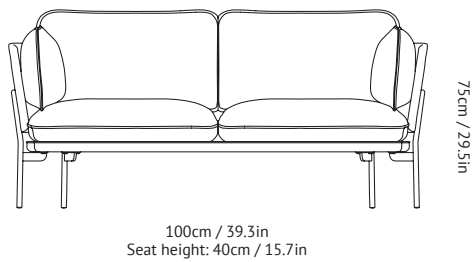

# CLOUD TWO SEATER LN2

BY LUCA NICHETTO

2015

“My idea was to combine the Italian and Danish traditions of making sofas. Cloud has the defined shape of the Danish design tradition and the soft and cosy pillows of the Italian inheritance.”

# CLOUD TWO SEATER LN2

BY LUCA NICHETTO  
2015

<b>Product category</b>	Sofa
<b>Production Process</b>	The frame is made from formpressed and CNC milled plywood and the base is built from steel and solid wood. The legs are made from solid steel rods. Frame and base is covered in soft CMHR foam and all pillows are made from a mix of CMHR foam and feathers.
<b>Environment</b>	Indoor
<b>Material</b>	Plywood, solid wood and steel base with no-zag springs. CMHR foam and feather pillows. solid steel legs. Fabric or leather upholstery.
<b>Dimensions (cm/in)</b>	H: 75cm/29.5in, D: 84cm/33in, L: 168cm/66in. Seat height: 40cm/15.7in.
<b>Weight (kg)</b>	40.00kg.
<b>Leg options</b>	Bronzed, Chrome, Warm black powder coating.
<b>Strength, Durability and Safety Testing</b>	The Cloud sofa is tested for strength, durability and safety according to EN 15373 Level 2 - General contract use.
<b>Cleaning Instructions</b>	Please download our Material Cleaning Instructions through <a href="http://www.andtradition.com">www.andtradition.com</a>
<b>Package Dimensions (cm/in)</b>	H: 72cm/28.3in, W: 178cm/70in, D: 89cm/35in.