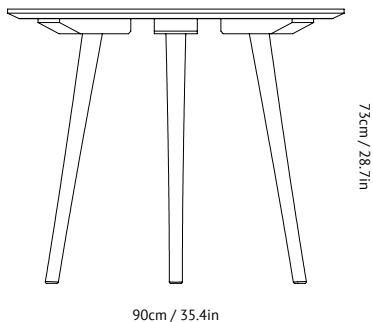

# IN BETWEEN TABLE SK3

BY SAMI KALLIO  
2014

The In Between chair was the first chair to be added to the &tradition stable of furniture and Kallio has reinterpreted certain aspects of the chair in the creation of the table. The curvature of the circular table is for example reminiscent of the negative space in the form of the chair's back rest. Similarly the angles of the legs of the table reflect the angles of the chair legs.

Although some of the manufacturing processes are traditional, the table still comes disassembled as a flatpack, addressing ease of transport in a modern world.

Furthermore, the shape of the table has been chosen to address issues within modern interiors. Its round shape means it must be brought away from walls, therefore taking an active role in any room. The circular form of the table also means that interaction when sat at the table is a more intimate and egalitarian affair.

<b>Product type</b>	Dinning table.
<b>Production Process</b>	The In Between table is built from solid oak and treated with either lacquer or oil.
<b>Environment</b>	Indoor.
<b>Dimensions ( cm / in )</b>	Ø: 90cm/35.4in, H: 73cm/28.7in. (The table also comes in Ø: 120cm)
<b>Weight ( kg )</b>	20kg.
<b>Materials</b>	Solid oak.
<b>Colours</b>	White oiled oak. Smoked oiled oak. Black stained oak (RAL 9005).
<b>Cleaning Instructions</b>	Please download our Material Care & Cleaning Instructions through <a href="http://www.andtradition.com">www.andtradition.com</a>
<b>Package Dimensions (cm / in)</b>	H: 8.0cm/3.1in x W: 95.0cm/37.4in x D: 95.0cm/37.4in.