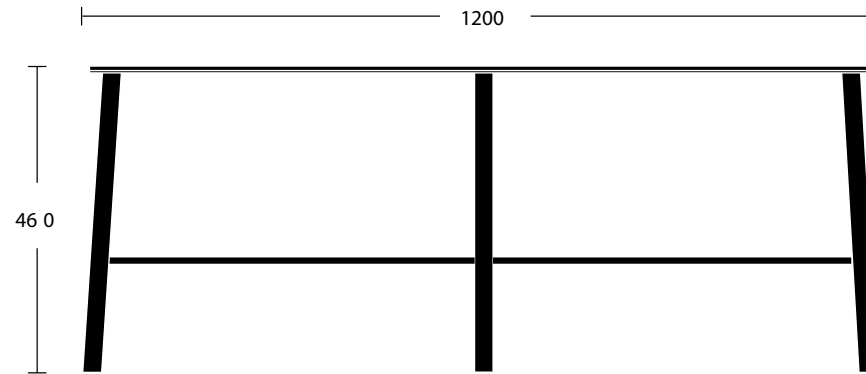

ADAM BENCH

By Toke Lauridsen, 2010

Dimensions: H 460, D 250, L 1200 or L1600 mm.

Origin: Denmark, Produced in Lithuania

Material: Oak (oiled twice)

Steel Finish: Matte black, Matte White

FRAMA