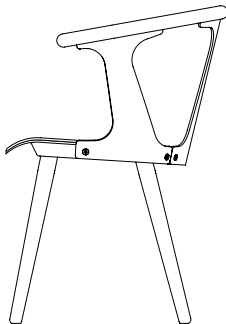

IN BETWEEN CHAIR SK1

BY SAMI KALLIO
2013/14

IN BETWEEN CHAIR SK1

BY SAMI KALLIO
2013/14

The interplay between positive and negative space is central to In Between, Sami Kallio's chair design for &tradition. Its back and side panels provide a concrete shape and support, but forms are created equally by the gaps in between them. Kallio's expertise in traditional woodworking craftsmanship is evident in the chair. In Between is produced using two classical techniques; compression molding (making it light and thin, yet strong) and woodturning (a technique that uses a lathe to achieve greater detail).

D: 54cm / 21.2in

W: 58cm / 22.8in

H: 77cm / 30.3in

Product type	Chair with armrest.
Production Process	The legs and the armrest are turned from solid oak or ash and the seat and side panels are formpressed from oak or ash veneer.
Environment	Indoor.
Dimensions (cm / in)	H: 77cm/30.3in, W: 58cm/22.8in, D: 54cm/21.2in. Armrest height: 70cm/27.6in. Seating height: 45cm/17.7in.
Weight (kg)	7.00 kg.
Materials	Solid wood and formpressed veneer. The chair also comes with a full upholstered seat.
Colours	White oiled oak. Smoked oiled oak. Black stained ash (RAL 9005).
Strength, Durability and Safety Testing Certifications	The In Between chair - SK1 is tested for strength, durability and safety according to EN 15373 Level 2 - General contract use.
Cord length / diameter (cm / in)	400cm/157.5in.
Cleaning Instructions	Please download our Material Cleaning Instructions through www.andtradition.com
Package Dimensions (cm / in)	H: 95.0cm/37.4in x W: 72.0cm/28.3in x D: 60.0 cm/23.6in.