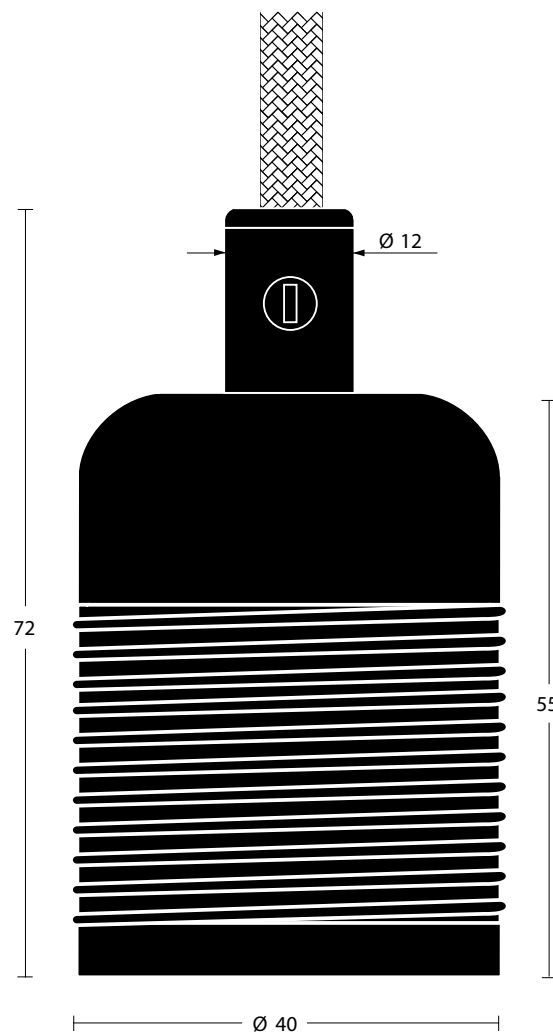

FRAMA E27 PENDANT

By Frama, 2011

Dimensions: H 72 Ø 40 mm.

Origin: Denmark, Produced in PRC

Material head: Brass, copper, bronze, matte black, matte white, dark grey, steel, black chrome, copper brown

Material cord: Textile cord in white, black and grey, bordeaux, 3000 mm.

Details: CE-certified

FRAMA